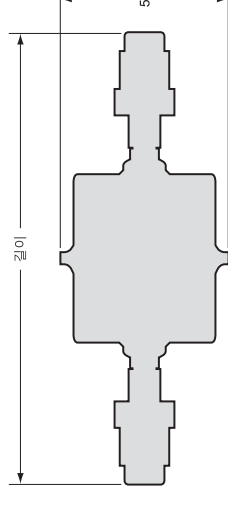

사 양

정격여과율	≥ 0.003 μ m @ 10 ⁹
연결타입	1/4" VCR, 1/4" Butt weld, 1/2" VCR
표면처리	25 μ m Ra
헬륨 Leak 테스트	1 x 10 ⁻⁹ atm cc/sec
실계조건	1 x 10 ⁻¹¹ atm cc/sec
추천유량	500 slpm (Max. 600slpm)
최대사용압력	750 psig @ 250°F 52 bar @ 121°C
최대정방향차압	100 psid @ 70°F 7 bar @ 21°C
최대역방향차압	50 psid @ 70°F 3.4 bar @ 2.1°C
여과면적	232 cm ² / 0.25ft ² (PFA) 464 cm ² / 0.5ft ²
O-링	바이톤심 테프론*

<GLF6101VM4>

<SGLF6101VM6/8>

■ 규 격 (mm)

제 품 번 호 / 주 문 정 보

가스클린 6101 (PTFE + P.P.)

제품번호	재 질	길이 (in/mm)
GLF6101VM4	Gaskleen, 1/4" Gasket Seal (VCR or Compatible) Male/Male	5.56/141
GLF6101VM6/8	Gaskleen, 3/8" Gasket Seal (VCR or Compatible) Male/Male	5.81/148
GLF6101VFM4	Gaskleen, 1/4" Gasket Seal (VCR or Compatible) Female/Male	5.81/148
GLF6101SM4S	Gaskleen, 1/4" Compression Seal (Swagelok or Compatible) Male/Male	5.56/141
GLF6101SM6S	Gaskleen, 3/8" Compression Seal (Swagelok or Compatible) Male/Male	5.81/148
GLF6101SM8	1/2" Swagelok Male/Male	4.38/111
GLF6101FP4	Gaskleen, 1/4" Female NPT	5.19/132
SGLF6101VM4M	Short Gaskleen, 1/4" Gasket Seal (VCR or Compatible) Male/Male	5.00/127
SGLF6101VM4	Short Gaskleen, 1/4" Gasket Seal (VCR or Compatible) Male/Male	4.94/126
SGLF6101VM6/8M	Short Gaskleen, 3/8" Gasket Seal (VCR or Compatible) Male/Male	5.00/127
SGLF6101SM4S	Short Gaskleen, 1/4" Compression Seal (Swagelok or Compatible) Male/Male	4.19/106
SGLF6101SM6S	Short Gaskleen, 3/8" Compression Seal (Swagelok or Compatible) Male/Male	5.00/127