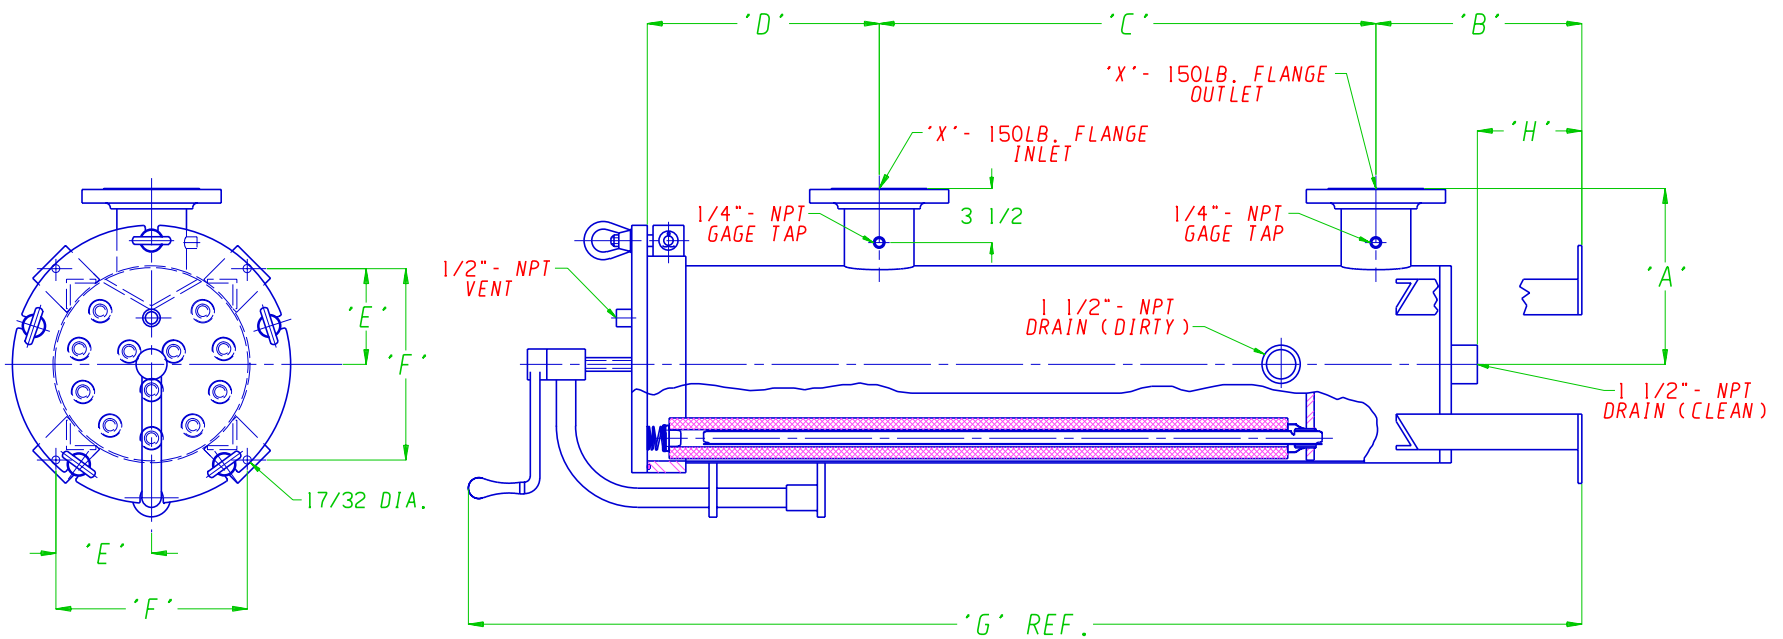

MODEL	'X'	SHELL DIA.	'A'	'B'	'C'	'D'	'E'	'F'	'G'	'H'
FSMC-1230	3	12 3/4"	11 3/8	13 5/16	22 1/8	15	6 3/16	12 3/8	62	6 3/4
FSMC-1230	4	12 3/4"	11 3/8	13 5/16	22 1/8	15	6 3/16	12 3/8	62	6 3/4
FSMC-1240	3	12 3/4"	11 3/8	13 5/16	32 1/8	15	6 3/16	12 3/8	72	6 3/4
FSMC-1240	4	12 3/4"	11 3/8	13 5/16	32 1/8	15	6 3/16	12 3/8	72	6 3/4
FSMC-1830	4	16	14 1/2	13 1/2	22 3/4	15	7 11/32	14 11/16	63 1/16	6 3/16
FSMC-1830	6	16	14 1/2	13 1/2	22 3/4	15	7 11/32	14 11/16	63 1/16	6 3/16
FSMC-1840	4	16	14 1/2	13 1/2	32 3/4	15	7 11/32	14 11/16	73 1/16	6 3/16
FSMC-1840	6	16	14 1/2	13 1/2	32 3/4	15	7 11/32	14 11/16	73 1/16	6 3/16
FSMC-2730	4	18	15 1/8	13 3/8	23 1/4	15	8 3/64	16 3/32	62 5/16	5 15/16
FSMC-2730	6	18	15 1/8	13 3/8	23 1/4	15	8 3/64	16 3/32	62 5/16	5 15/16
FSMC-2740	4	18	15 1/8	13 3/8	33 1/4	15	8 3/64	16 3/32	72 5/16	5 15/16
FSMC-2740	6	18	15 1/8	13 3/8	33 1/4	15	8 3/64	16 3/32	72 5/16	5 15/16

FSMC FILTER HOUSINGS STYLE 8
 12 TO 27 CARTRIDGES
 A.S.M.E. CODE